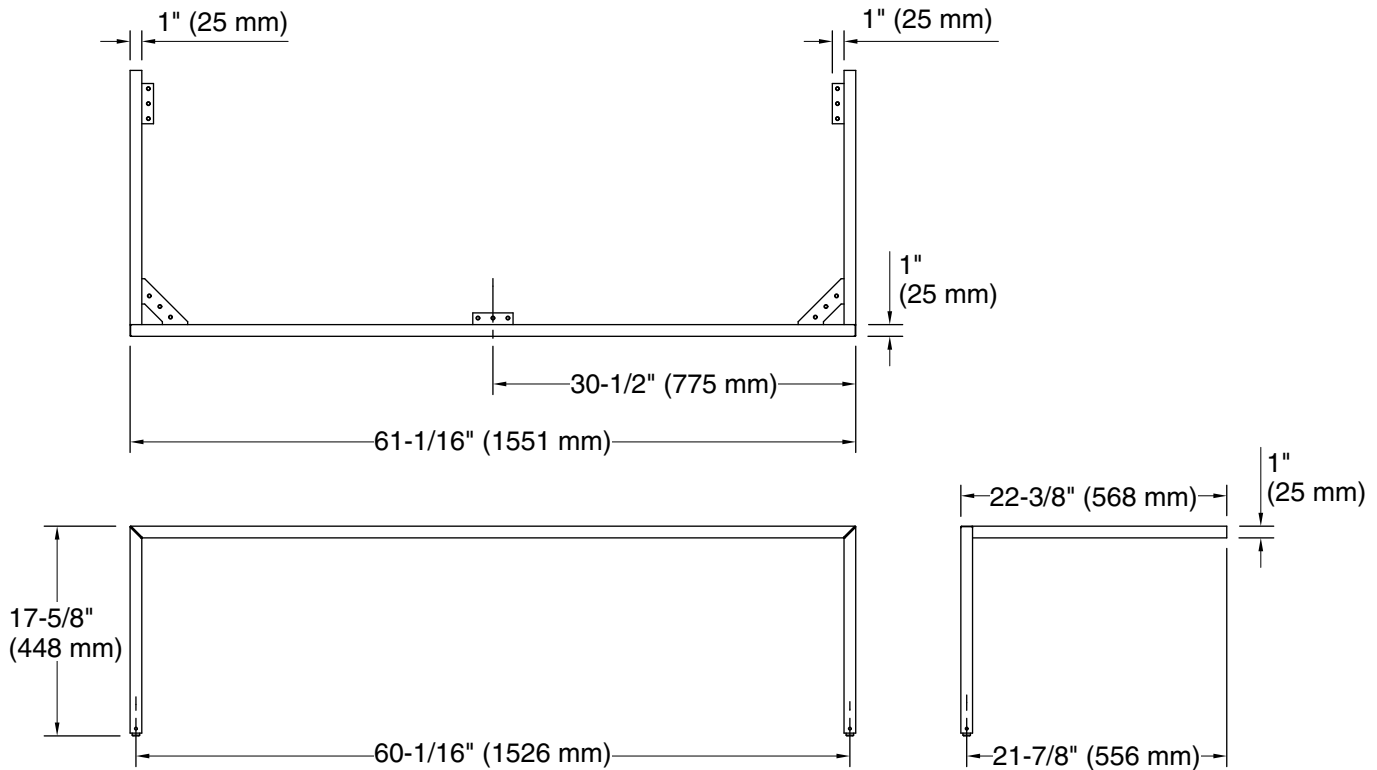

## Technical Information

All product dimensions are nominal.

Material: Stainless Steel